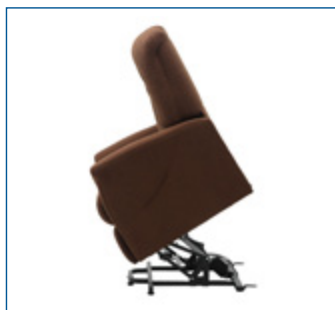

VENUS LIFT CHAIR

Venus CH4009 (Brown) CH4010 (Blue)

The Venus lift chair is an infinite position lift chair available with brown or blue upholstery. While it comes fitted with rubber pads to prevent floor damage and provide stable positioning, the 4 supplied locking casters can be installed to ease repositioning the chair.

With a Medium/Average size rating, this chair will accommodate people of medium width and average height.

- Infinite position recline
- Four 2" casters included (rear casters lock)

The spring assisted footrest on all models will flip up if it comes in contact with an obstruction when lowering to minimize injury or damage.

Supplied locking swivel casters can be installed on all models, except Earth and Mars which have 3" casters. Ideal for users who may want to move their chair occasionally or rental units.

FEATURES:

- Lounger style that fully supports the legs (no gap between footrest & seat)
- Removable back for easy handling
- Easy to use hand control
- UL / CUL Approved
- Maximum seat elevation with superb stability in full lift position
- Wide construction provides greater side to side stability
- Top steel base for durability & cross supports
- Engineered bushings & washers at pivot points provide quiet smooth operation & durability
- Direct drive activation synchronizes right & left sides for easy opening
- Low voltage motor, 24 volt
- Battery Back Up

MODEL NAMES	VENUS
Model numbers:	CH4009 (Brown) CH4010 (Blue)
Weight Capacity:	352 lbs (160 kg)
Seat Width:	19.5" (49.5 cm)
Seat Depth:	19.5" (49.5 cm)
Back Height:	29.3" (74.4 cm)
Seat Height:	19.5" (49.5 cm)
Overall Width:	32.4" (82.3 cm)
Overall Depth:	72.9" (185.2 cm)
Overall Height (down):	45.2" (114.8 cm)
Overall Height (raised):	58.5" (148.6 cm)
Max. Vertical Lift:	n/a
Box 1	84cm x 87cm x 68CM
Box 2	85cm x 70cm x 36.5cm
Net weight	47 kg (box1) 6.7 kg (box 2)
Gross Weight	50.3 kg (box1) 8.7 kg (box 2)